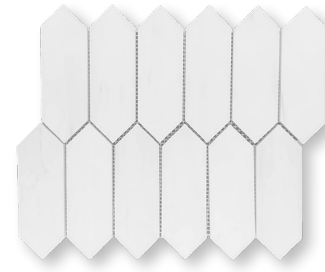

## Sizes

**3"x9"**

**Hexagon Mosaic**

**1"x3" Herringbone Mosaic**

**2"x6" Herringbone Mosaic**

**Basketweave Mosaic**

**2"x6" Brick Mosaic**

**Lantern Mosaic**

**Lantern Mosaic**

**Picket Mosaic**

**1"x12" Pencil**

**2"x12" Chair Rail**

**Shell Dolo Cala Beige Mosaic**

**Shell Dolo Ibiza T. Grey Mosaic**

**Wave Dolo Cala Beige Mosaic**

**Wave Dolo Ibiza T. Grey Mosaic**