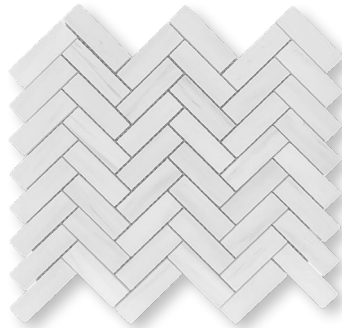

## Sizes

**3"x9"**

**Hexagon Mosaic**

**1"x3" Herringbone Mosaic**

**2"x6" Herringbone Mosaic**

**Basketweave Mosaic**

**2"x6" Brick Mosaic**

**Lantern Mosaic**

**Lantern Mosaic**

**Picket Mosaic**

**1"x12" Pencil**

**2"x12" Chair Rail**

**Shell Dolo Cala Beige Mosaic**

**Shell Dolo Ibiza T. Grey Mosaic**

**Wave Dolo Cala Beige Mosaic**

**Wave Dolo Ibiza T. Grey Mosaic**