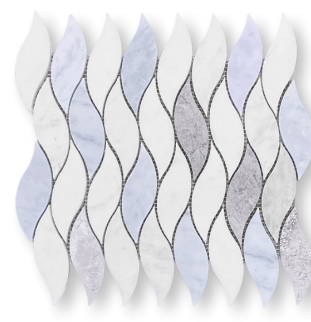

## Sizes

**3"x9"**

**Hexagon Mosaic**

**1"x3" Herringbone Mosaic**

**2"x6" Herringbone Mosaic**

**Basketweave Mosaic**

**2"x6" Brick Mosaic**

**Lantern Mosaic**

**Lantern Mosaic**

**Picket Mosaic**

**1"x12" Pencil**

**2"x12" Chair Rail**

**Shell Dolo Cala Beige Mosaic**

**Shell Dolo Ibiza T. Grey Mosaic**

**Wave Dolo Cala Beige Mosaic**

**Wave Dolo Ibiza T. Grey Mosaic**