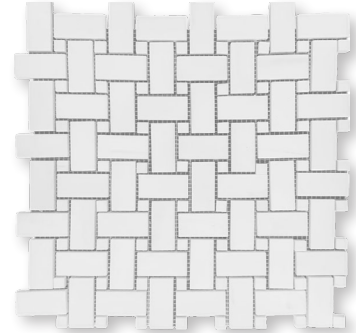

## Sizes

**3"x9"**

**Hexagon Mosaic**

**1"x3" Herringbone Mosaic**

**2"x6" Herringbone Mosaic**

**Basketweave Mosaic**

**2"x6" Brick Mosaic**

**Lantern Mosaic**

**Lantern Mosaic**

**Picket Mosaic**

**1"x12" Pencil**

**2"x12" Chair Rail**

**Shell Dolo Cala Beige Mosaic**

**Shell Dolo Ibiza T. Grey Mosaic**

**Wave Dolo Cala Beige Mosaic**

**Wave Dolo Ibiza T. Grey Mosaic**